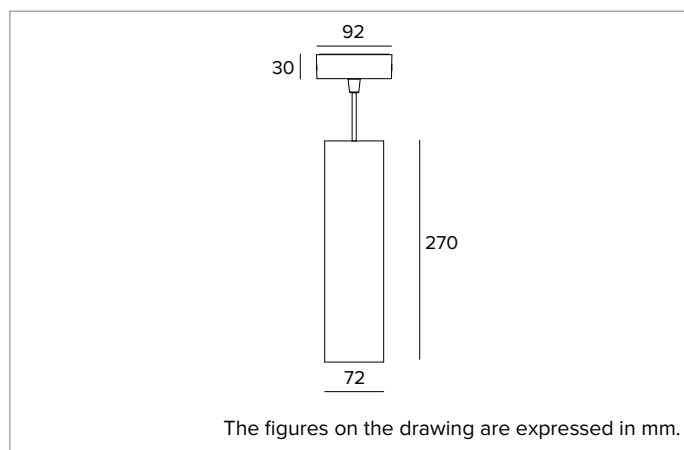

1T9802EL | LABEL 7 - Suspension

LED suspension fixture for direct light emission powered by mains voltage

	3000K	H(m)	D(m)	Emax(lx)		
	Ra90		46°			
Fixture Power	11W	1	0.85	2132		
Source Flux	1534lm	2	1.70	533		
Fixture Flux	1156lm	3	2.55	237		
Efficacy	101lm/W	4	3.40	133		
TS1873	Imax=1390cd/klm	Imax	2133cd	5	4.25	85

CCT nominal: 3000K

Lifetime (L80/B10): >50000h tq +25°C

ILLUMINOTECHNICAL CHARACTERISTICS

MWFL version - convex faceted highly reflective anodised aluminium precision optics, a holographic diffusion filter and a black silicone cut off ring.

Colour and finish: Deep black

Dimensions: D=72mm

Weight: 1.26Kg

Degree of protection: IP20

ELECTRICAL CHARACTERISTICS

Electronic ON-OFF version with the power supply integrated in the body of the fixture. Luminaire compliant with EN 60598-2-22 for power supply from a centralised emergency system CPSS (Central Power Supply System), not incorporated in the luminaire - high risk areas excluded. The default power and flux are 100% in AC and 100% in DC.